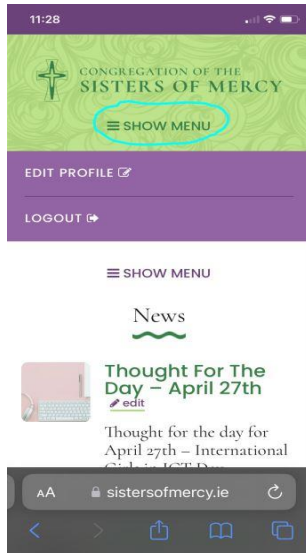

On the **Purple Menu**, click on **Pathways Resources** (circled in blue)

You will then be brought to the **Pathways Resources** page. Click on **click here** (circled in blue). You will now see all the **Pathways Resources**.