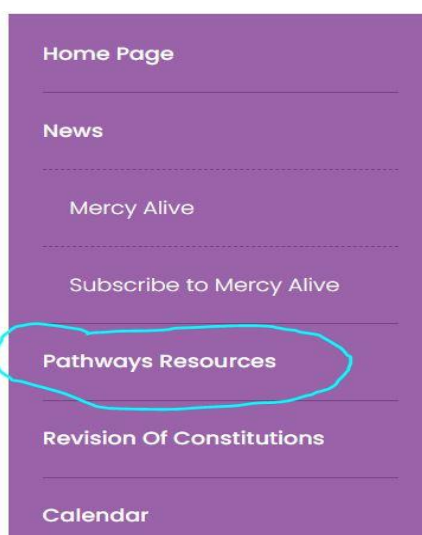

Pathways Resources Instructions

Log in to the **Members Area** of the Congregational website, sistersofmercy.ie using your **email address and password**. If you have forgotten your password, please contact denisebrennan@csm.ie to set up a new one. Do not forget to put a tick in the **Privacy Statement box** and **User Agreement box** as below and click **Login**.

☒ I have read and agree with the [User Agreement Statement](#)

☒ I have read and agree with the [Privacy Statement](#)

For PC/Laptop Users

On the **Purple Menu** on the left hand side of your screen, click on **Pathways Resources** (circled in blue)

You will then be brought to the **Pathways Resources** page. Click on **click here** (circled in blue). You will now see all the **Pathways Resources**.

Pathways Resources

To view Pathways Resources, please [click here](#)

For Phone/Tablet Users

Click on Show Menu (circled in blue) that appears above the News section as below