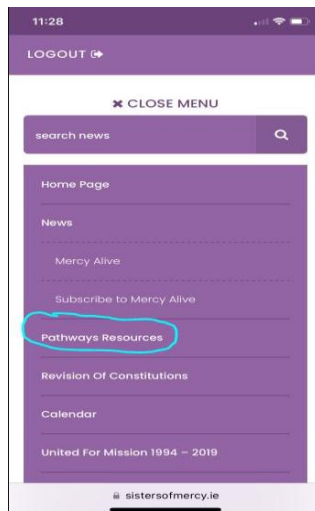

### For PC/Laptop Users

On the **Purple Menu** on the left hand side of your screen, click on **Pathways Resources** (circled in blue)

You will then be brought to the **Pathways Resources** page. Click on **click here** (circled in blue). You will now see all the **Pathways Resources**.

## Pathways Resources

To view Pathways Resources, please [click here](#)

### For Phone/Tablet Users

Click on Show Menu (circled in blue) that appears above the News section as below

On the **Purple Menu**, click on **Pathways Resources** (circled in blue)

You will then be brought to the **Pathways Resources** page. Click on **click here** (circled in blue). You will now see all the **Pathways Resources**.