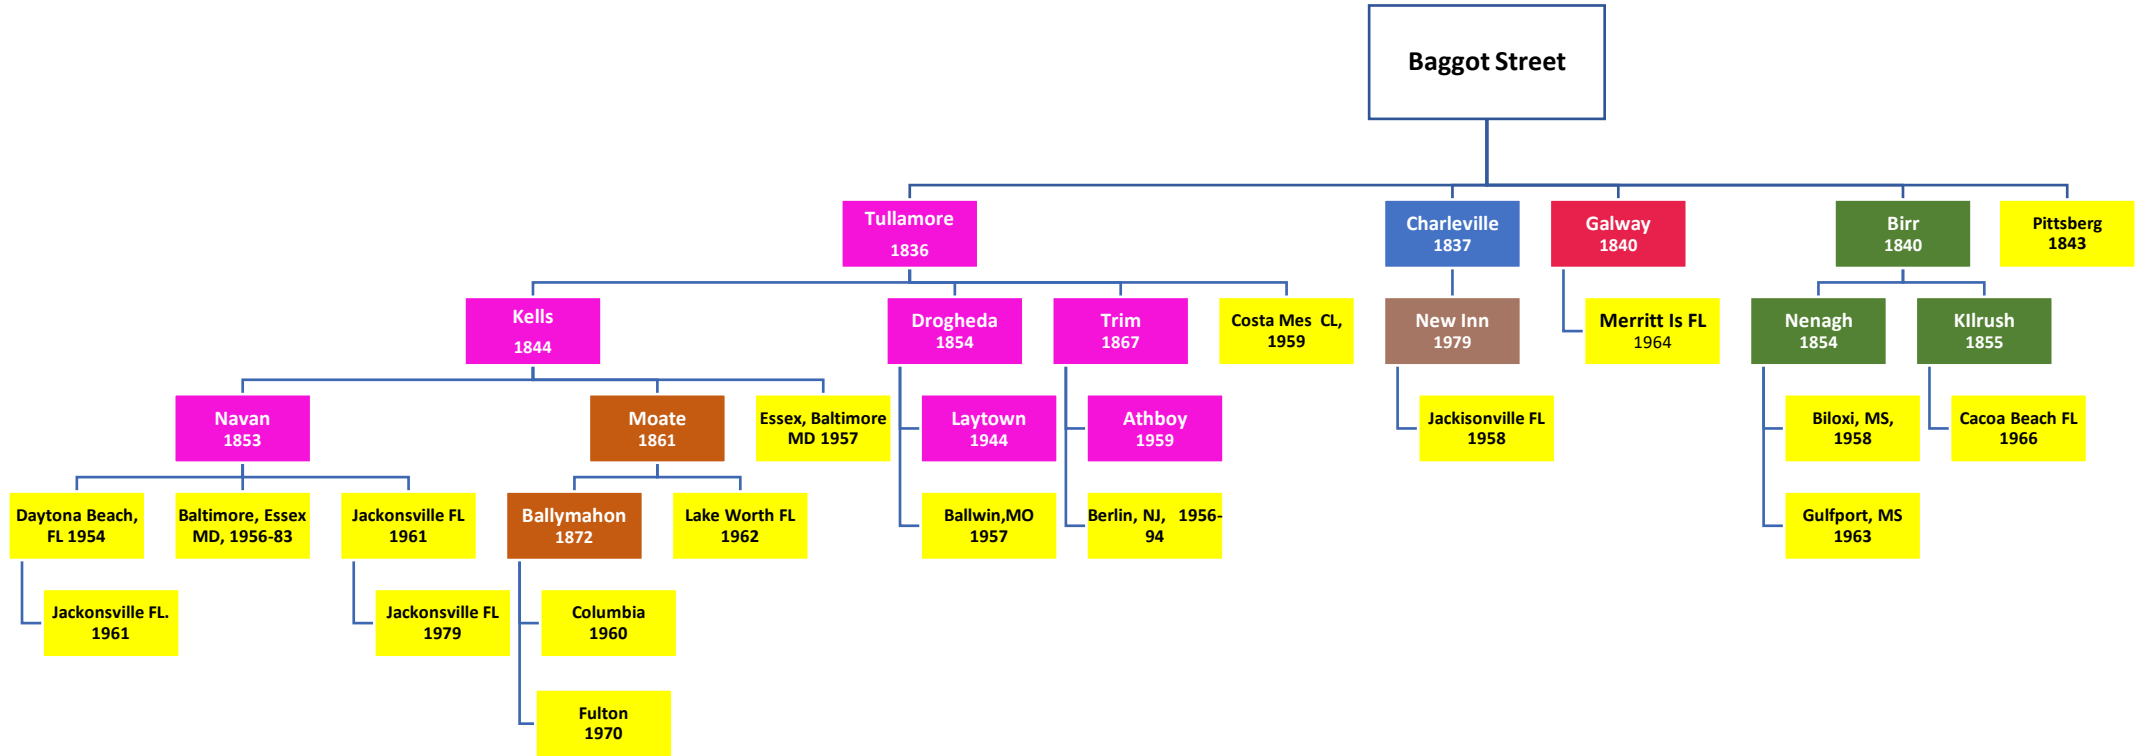

Foundations in America from Baggot Street, Navan, Moate, Ballymahon, Kells, Drogheda, Trim, Tullamore, New Inn, Galway, Nenagh & Kilrush

- Foundations in America
- Diocese of Ardagh & Clonmacnoise
- Diocese of Meath
- Diocese of Cloyne
- Diocese of Galway
- Diocese of Cashel & Emily
- Diocese of Killaloe