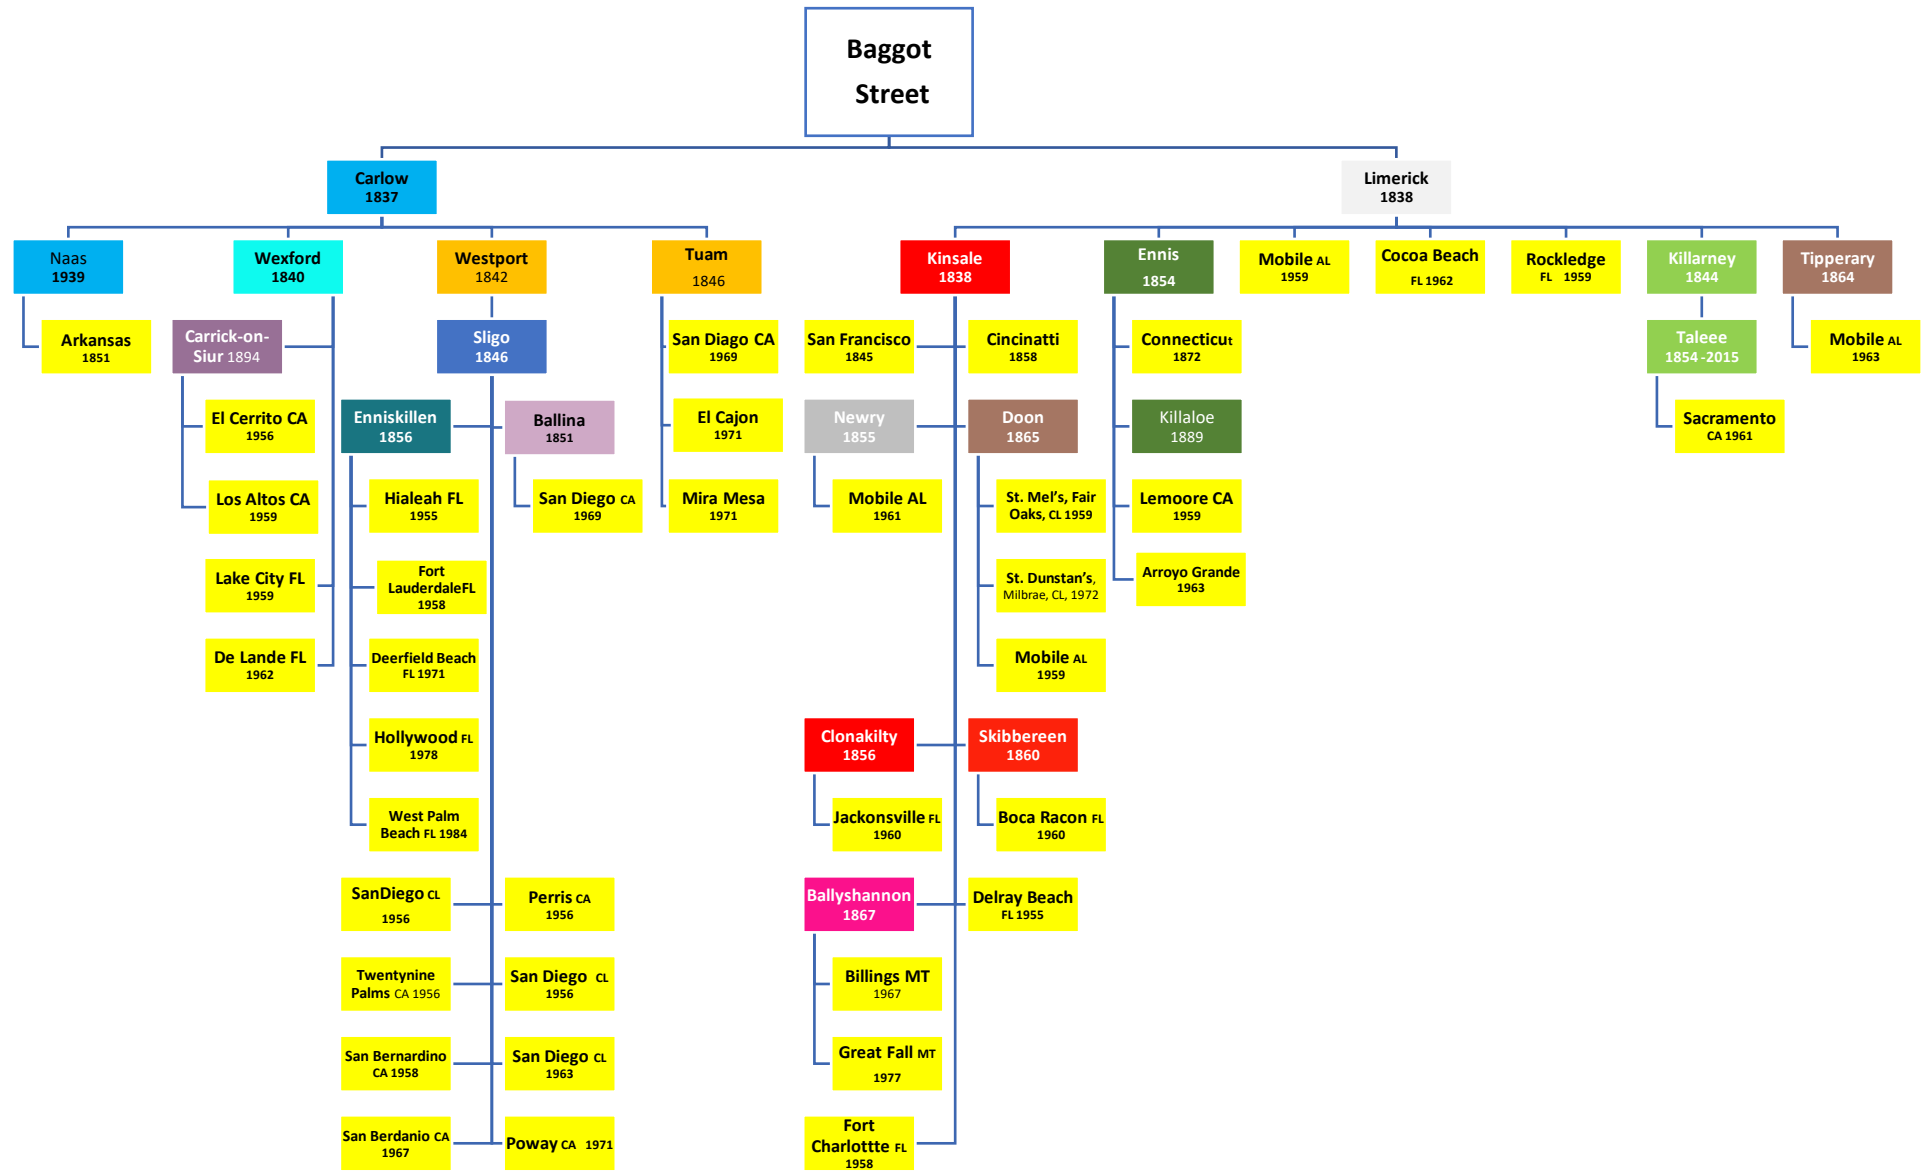

American Foundations from Baggot Street, Naas, Wexford, Carrick-on-Siur, Sligo, Enniskillen, Ballina, Tuam, Kinsale, Newry, Ballyshannon, Skibbereen, Ennis, Killaloe, Limerick, Tralee, Tipperary

- Diocese of Kildare & Leighlin
- Diocese of Elphin
- Diocese of Killaloe
- Diocese of Cork & Ross
- *Foundations in America
- Diocese of Waterford & Lismore
- Diocese of Dromore
- Diocese of Limerick
- Diocese of Cashel & Mayo
- Diocese of Tuam
- Diocese of Raphoe
- Diocese of Clogher
- Diocese of Kerry
- Diocese of Killala