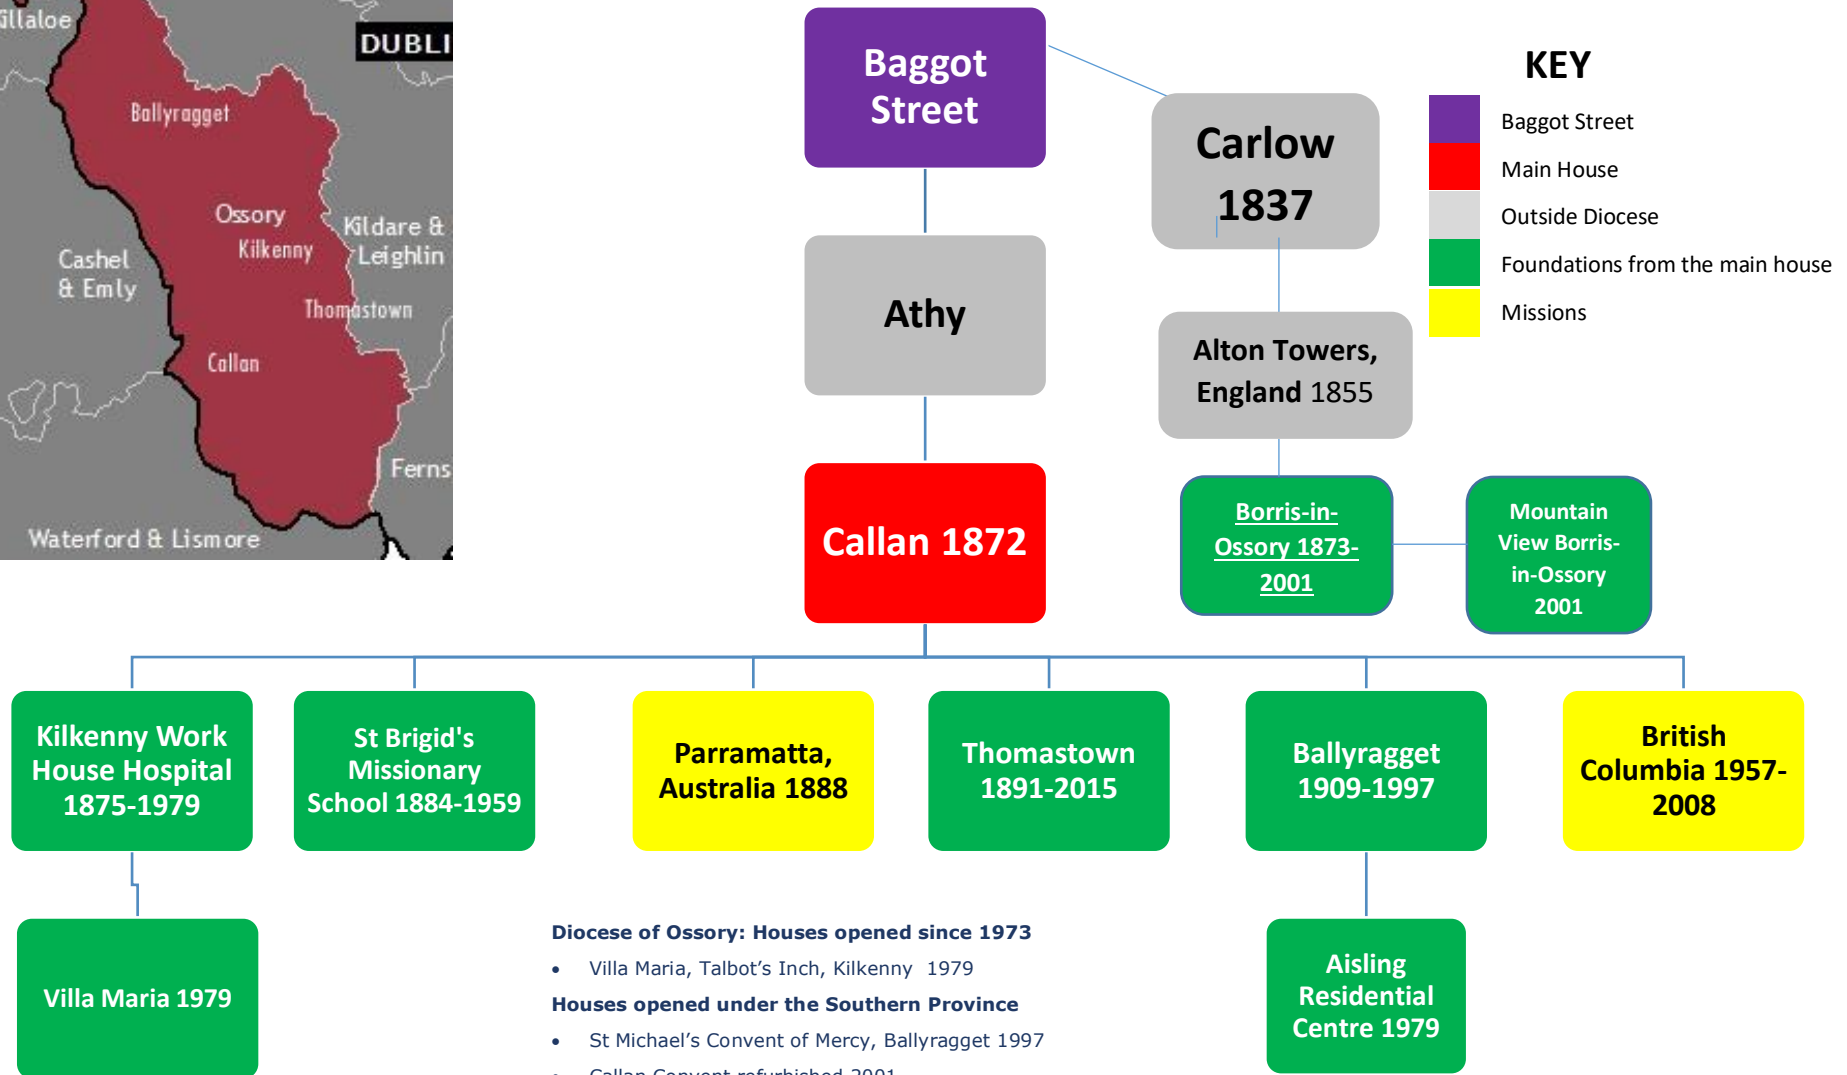

# OSSORY

## Diocese of Ossory amalgamated in 1973

Callan Convent joined with Thomastown, Kilkenny, Ballyragget Convents under the Diocese of Ossory. Borris-on-Ossory joined in 2001

### KEY

- Baggot Street
- Main House
- Outside Diocese
- Foundations from the main house
- Missions

### Diocese of Ossory: Houses opened since 1973

- Villa Maria, Talbot's Inch, Kilkenny 1979