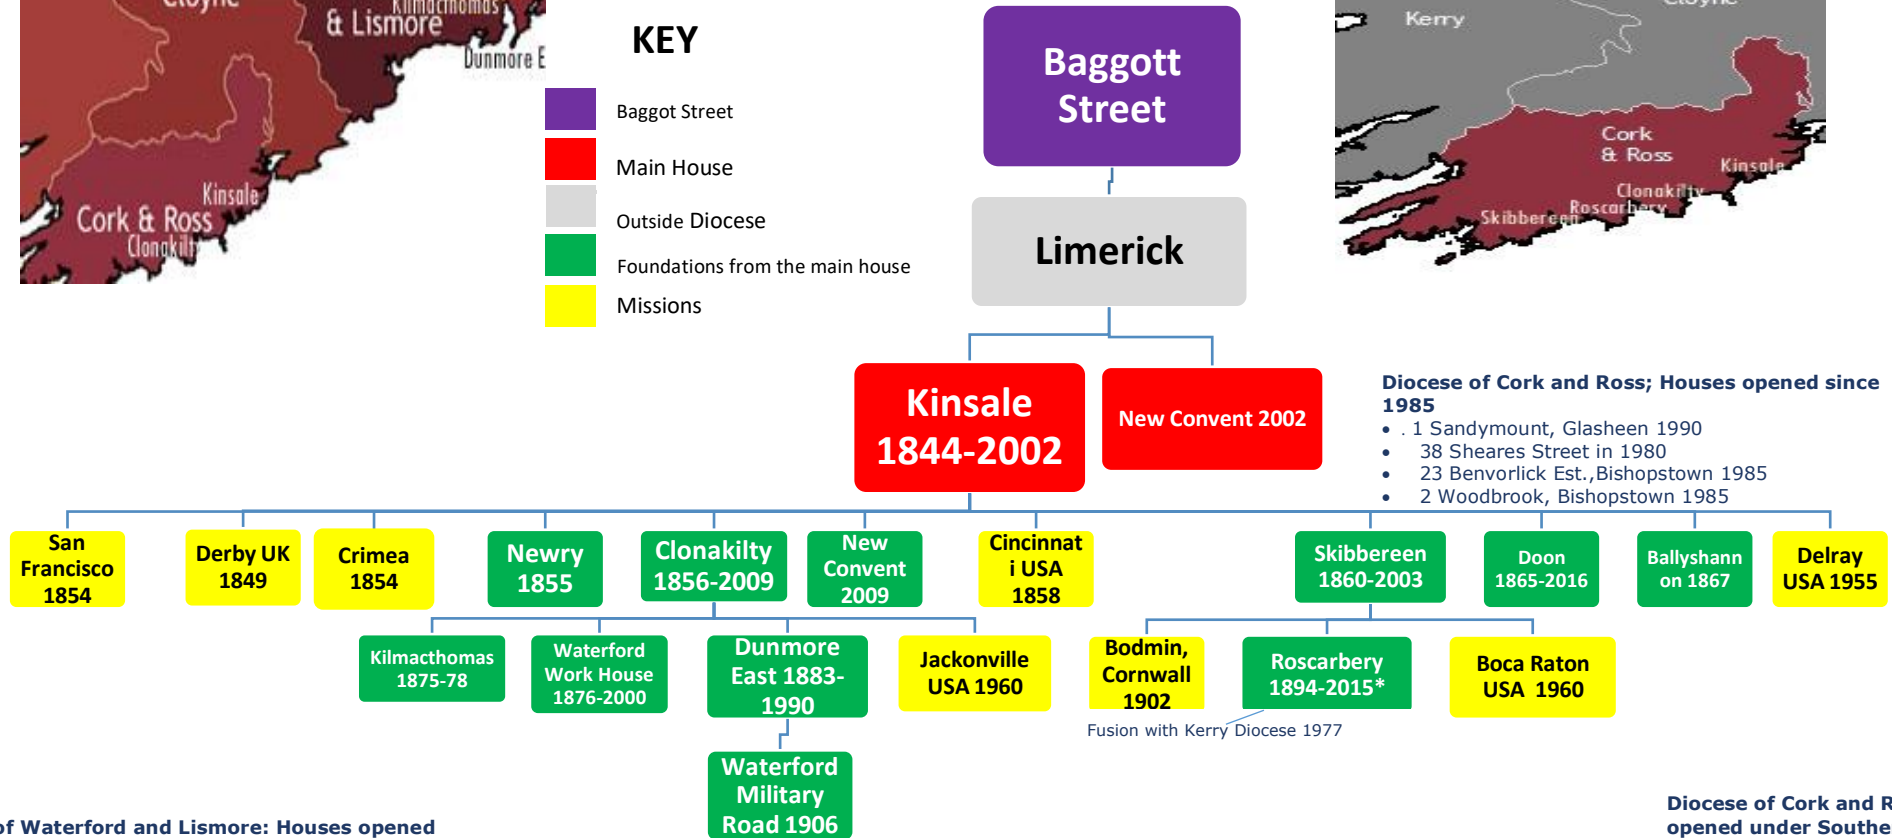

CORK AND ROSS

Diocese of Cork and Ross amalgamated in 1984

Convents in Cork City joined with Convents in Clonakilty, Kinsale, Skibbereen, Bantry, Schull Convents under the Diocese of Cork and Ross

KEY

- Baggott Street
- Main House
- Outside Diocese
- Foundations from the main house
- Missions

Diocese of Cork and Ross; Houses opened since 1985

- 1 Sandymount, Glasheen 1990
- 38 Sheares Street in 1980
- 23 Benvorlick Est., Bishopstown 1985
- 2 Woodbrook, Bishopstown 1985

Diocese of Waterford and Lismore: Houses opened since 1985