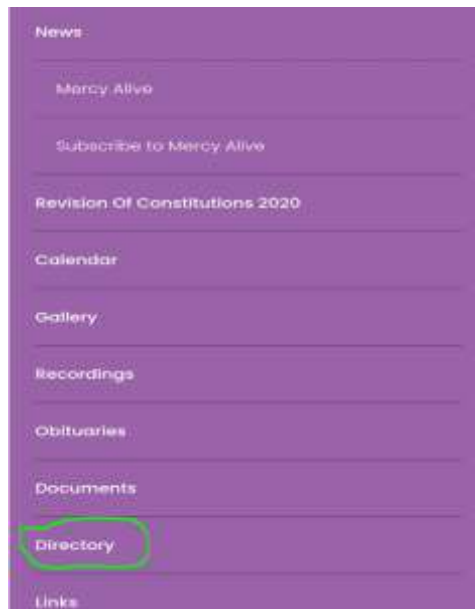

Notes On Directory Section For Tablets/Mobile Phones

To use the Directory Section, you need to log in to the Members Area, following the steps in [How To Log In To Members Area For Tablets and Mobile Phones](#). The Directory Section will give you a Sister's name, address, telephone number and email address to make it easier to make contact.

Once in the Members Area, click on the Purple Show Menu (circled in green) above the News heading.

This will then bring you into a Purple Menu Box, click on Directory (circled in green)

Move down to the bottom of the page until you see the Search Box