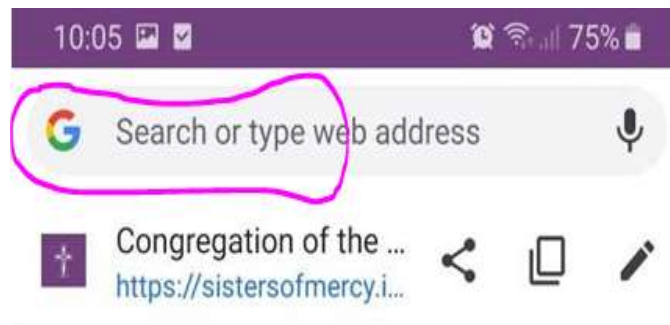

Notes For Resource Section For Tablets And Mobile Phone Notes

To find information in our **Resource Section** you do not need to log in to the Members Area. Should you wish to log in to the **Members Area**, follow the steps in [How To Log In To Members Area For Tablets And Mobile Phones](#). If you do not wish to log in, please follow the steps below.

Type www.sistersofmercy.ie in your **Google** bar (as per the picture below in the space circled in pink).

This will then bring you into the following page. Click on the **Show Menu** (above **Members Login**) circled in pink as in the picture below.